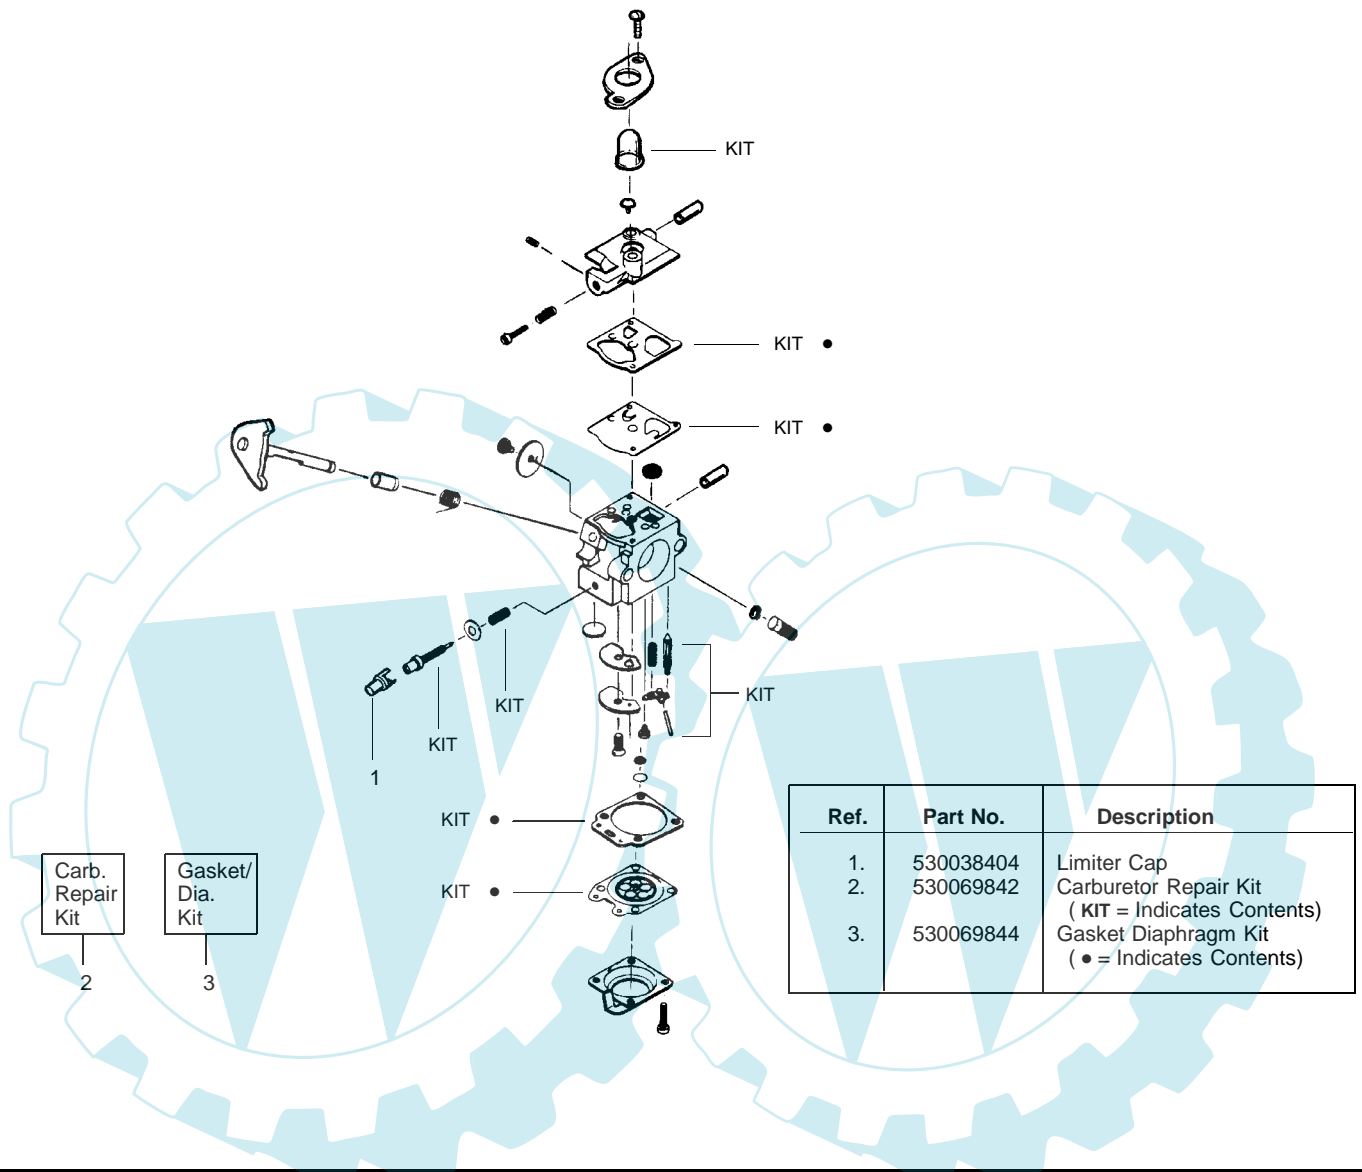

PARTS LIST NO. 530086888		McCULLOCH® PARTS LIST	MODEL(s) Trim Mac 250	
DATE 03/07/02	Replaces 530086888 – 11/09/01		Note: Illustration may differ from actual model due to design changes	PAGE NO. 3

Carburetor Assembly #530069754 (WA-226)

✓ = NEW PART NUMBER FOR THIS IPL

★ = REFER TO THE SERVICE REFERENCE INDICATED FOR MORE INFORMATION. (LOCATED AT END OF IPL)