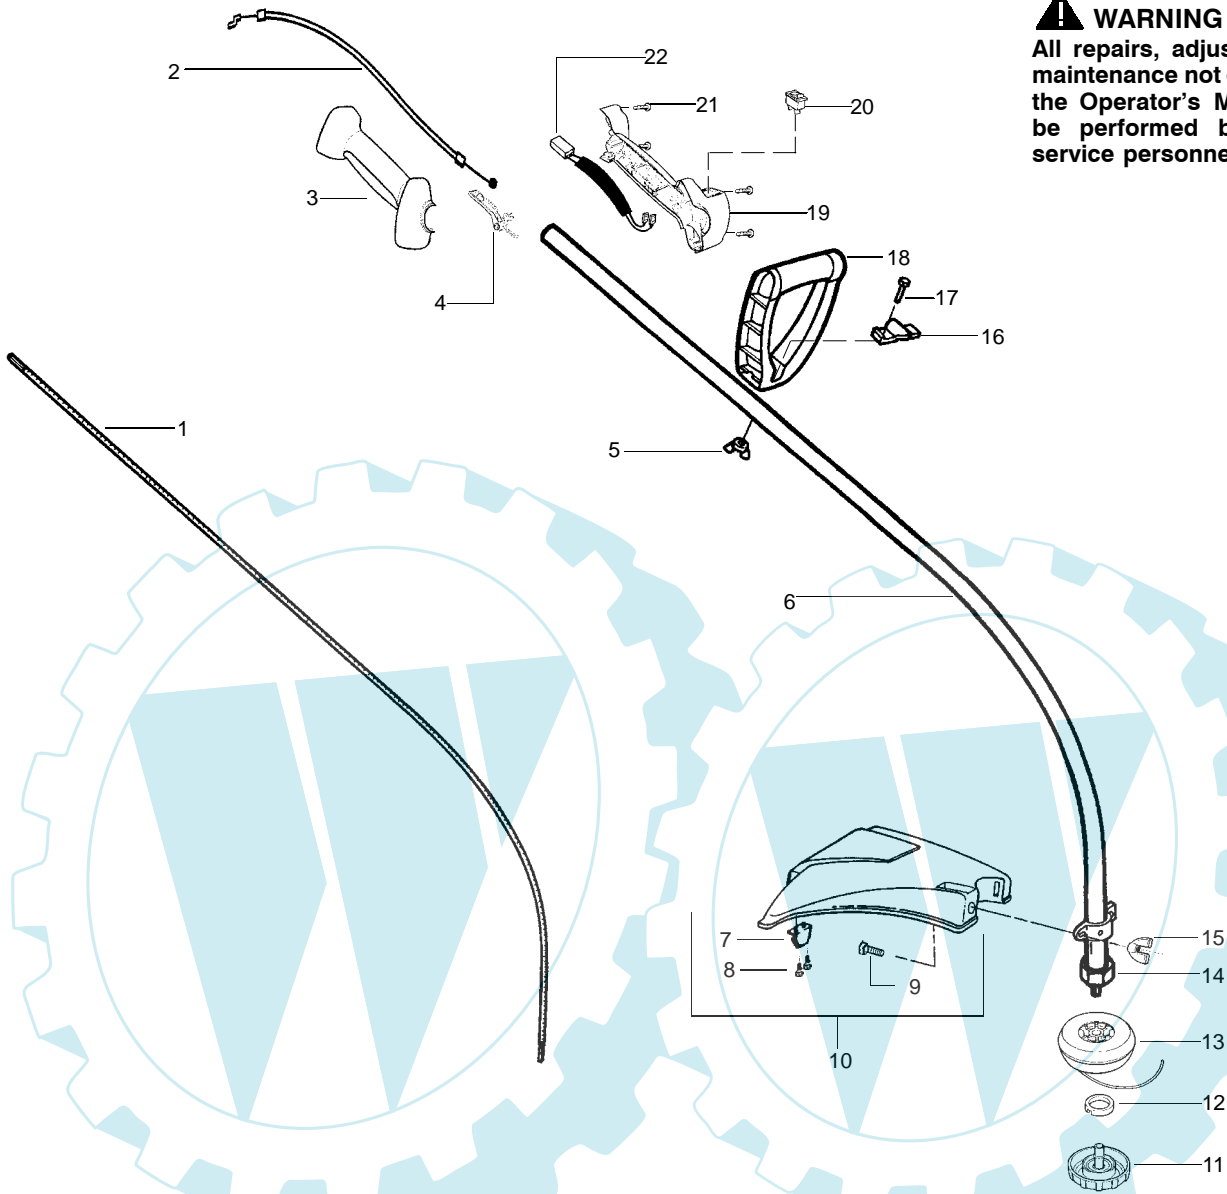

PARTS LIST NO. 530086888		McCULLOCH® PARTS LIST	MODEL(s) Trim Mac 250
DATE 03/07/02	Replaces 530086888 – 11/09/01		Note: Illustration may differ from actual model due to design changes

⚠ WARNING
All repairs, adjustments and maintenance not described in the Operator's Manual must be performed by qualified service personnel.

Ref.	Part No.	Description	Ref.	Part No.	Description
1.	530053614	Shaft-Flex	17.	530015820	Bolt-Handle/Shield
2.	530055159	Assy-Throttle Cable	18.	530094673	Handle-Assist
3.	530054990	Hsg.-Throttle (Right)	19.	530056425	Hsg.-Throttle (Left)
4.	530038682	Trigger	20.	530069572	Kit-Switch
5.	530016118	Wingnut-Handle/Shield	21.	530016179	Screw
6.	530071538	Kit-Drive Shaft Hsg. Assy.	22.	530049072	Assy-Front Wire
7.	530052287	Limiters-Line			
8.	530015814	Screw-Line Limiter		Not Shown	Operator Manual
9.	530015820	Bolt-Handle/Shield		-	Scan
10.	530071328	Kit-Shield Ass'y. (Incl. 7 & 8)		530086822	Euro
11.	530054222	Assy-Cap		530088289	Slov.
12.	530403949	Guide-Line		530056462	Decal-Shaft Warning
13.	530095935	Assy.-Wound hub		530054296	Decal-Product I.D.
14.	530094543	Dust Cup		530056186	Decal-Fan Hsg.
15.	530016118	Wingnut-Handle/Shield		530038973	Decal-Handle Space
16.	530094847	Clamp-Handle			

↖ = NEW PART NUMBER FOR THIS IPL

* = REFER TO THE SERVICE REFERENCE INDICATED FOR MORE INFORMATION. (LOCATED AT END OF IPL)

PARTS LIST NO. 530086888		McCULLOCH® PARTS LIST	MODEL(s) Trim Mac 250
DATE 03/07/02	Replaces 530086888 - 11/09/01		Note: Illustration may differ from actual model due to design changes

✓ = NEW PART NUMBER FOR THIS IPL

★ = REFER TO THE SERVICE REFERENCE INDICATED FOR MORE INFORMATION. (LOCATED AT END OF IPL)

PARTS LIST NO. 530086888		McCULLOCH® PARTS LIST	MODEL(s) Trim Mac 250
DATE 03/07/02	Replaces 530086888 – 11/09/01		Note: Illustration may differ from actual model due to design changes