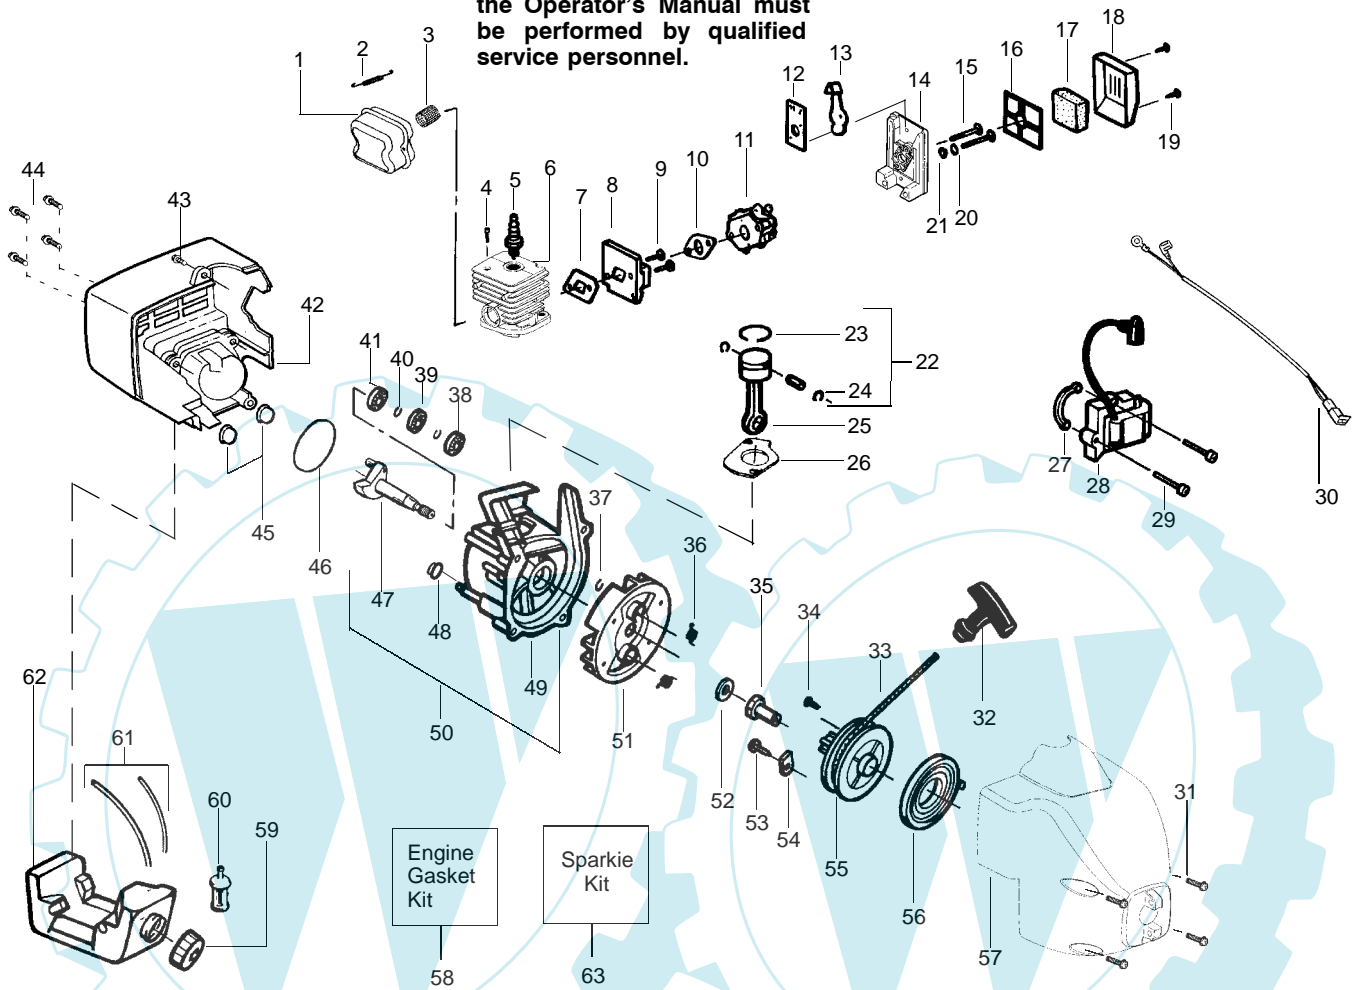

PARTS LIST NO. 530086888		McCULLOCH® PARTS LIST	MODEL(s) Trim Mac 250	
DATE 03/07/02	Replaces 530086888 - 11/09/01		Note: Illustration may differ from actual model due to design changes	PAGE NO. 2

WARNING

All repairs, adjustments and maintenance not described in the Operator's Manual must be performed by qualified service personnel.

Ref.	Part No.	Description	Ref.	Part No.	Description	Ref.	Part No.	Description
1.	530071390	Kit - Muffler (incl. 2,3)	24.	530015162	Ret.-Piston Pin	48.	530036792	Isolator-C'Case
2.	530042088	Spring-Muffler	25.	530069945	Kit-Conn. Rod Ass'y.	49.	530012414	Assy-Crankcase
3.	530071391	Screen-Spark Arrestor	26.	530071535	Gasket-Cylinder (Kit)			(Incl. 38-41)
4.	530015953	Screw-Cylinder	27.	530036145	Spacer-Module	50.	530071337	Assy-C'case & C'shaft
5.	Champion	Spark Plug (RCJ 8Y)	28.	530039211	Module-Ignition			(Incl. 37,47,49)
6.	530071359	Kit - Cylinder	29.	530015954	Screw	51.	530069886	Assy-Flywheel
7.	530071535	Gasket-Cyl./Carb.(Kit)	30.	530047278	Assy-Switch Wire	52.	530015828	Washer-Flat
8.	530069758	Kit - Carb. Adaptor	31.	530015810	Screw	53.	530015775	Screw
9.	530016014	Screw	32.	530027569	Handle-Starter	54.	530053985	Retainer-Pulley
10.	530071535	Gasket-Carb. (Kit)	33.	530071542	Kit - Rope	55.	530071536	Kit-Starter Pulley
11.	530069754	Kit - Carburetor Ass'y (Incl. Limiter Cap)	34.	530016326	Screw			(Incl. 34)
			35.	530027953	Coupling-Drive	56.	530042086	Spring-Starter
12.	530038747	Plate-Choke Mounting	36.	530023817	Spring-Starter Dog	57.	530071526	Assy. - Fan Housing
13.	530035499	Shutter-Choke	37.	530015941	Retain. Ring-C'shaft	58.	530071535	Kit-Engine Gasket
14.	530052431	Box-Air	38.	530032124	Bearing-Outer			(Incl. 7,10,26,46)
15.	530015887	Screw	39.	530019179	Seal-C'case	59.	530014347	Assy-Fuel Cap
16.	530036569	Plate - Filter Support	40.	530015945	Retainer Ring-C'case	60.	530095646	Assy-Fuel Pickup
17.	530036575	Air Filter- Foam	41.	530032125	Bearing-Inner	61.	530069599	Kit-Fuel Line
18.	530054414	Cover-Air Filter	42.	530054299	Shroud-Rear	62.	530049933	Assy-Fuel Tank
19.	530015892	Screw	43.	530015934	Screw			(Incl. cap, lines,filter)
20.	530015852	Spacer-Choke	44.	530015810	Screw	63.	507475326	Kit-Sparkie (Incl. spring term. & boot)
21.	530015254	Washer	45.	530036793	Isolator-Shroud			
22.	530071357	Kit - Piston (Incl. 23, 24 & Pin)	46.	530071535	O-Ring-C'case/Shrd (Kit)			
23.	530055120	Ring-Piston	47.	530012413	Assy-Crankshaft			

✓ = NEW PART NUMBER FOR THIS IPL

★ = REFER TO THE SERVICE REFERENCE INDICATED FOR MORE INFORMATION. (LOCATED AT END OF IPL)